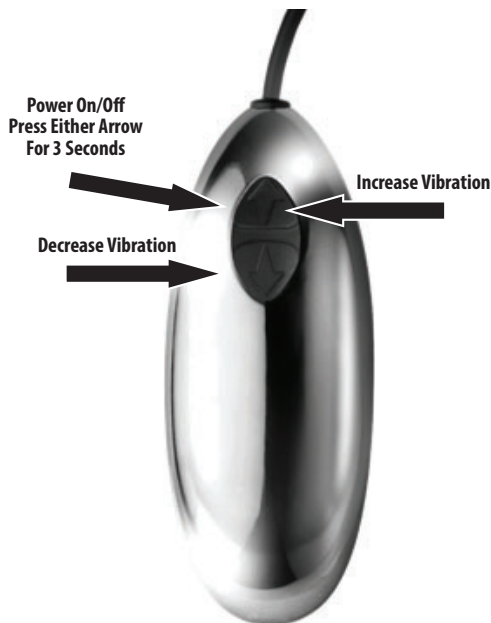

# Sublime Instructions

SKU 3443

Simple, straight forward pleasure awaits with this dual-pronged love toy that is ready to cuddle and caress your body. Resting on either side of your clitoris or nipple, you'll feel the rush of 10 body shaking speeds and functions radiating from each pleasure prong. When surrounded with focused vibrations you'll experience double the sensual enjoyment. Peachy soft, body safe silicone makes your self-love and romantic interludes even more satisfying. Gorgeous to have and to hold, the sophisticated black and copper accents make this vibe as pretty as it is **SUBLIME!** The attached controller can be handed to your lover for teasing and pleasing in between the sheets or in the shower!

- Length stimulator: 4.75 inches
- Diameter stimulator: 1.75 inches
- Length controller: 4.5 inches
- Diameter stimulator: 1.50 inches
- Rechargeable – Magnetic USB Cable included
- 100% Waterproof Clitoral stimulator
- Splash proof hand-held control
- Silky smooth silicone with ABS Plastic controller and detail
- Not for use with silicone lubricants
- Phthalate free
- Complete charge: 3.0 hours
- Run time up to: 3.0 hours

## Operating

**On/Off:** Press and hold either arrow for 3 seconds to turn ON or off.

**Functions:** Tap  $\wedge$  for each progression of the 10 functions. To decrease tap the  $\vee$  button.