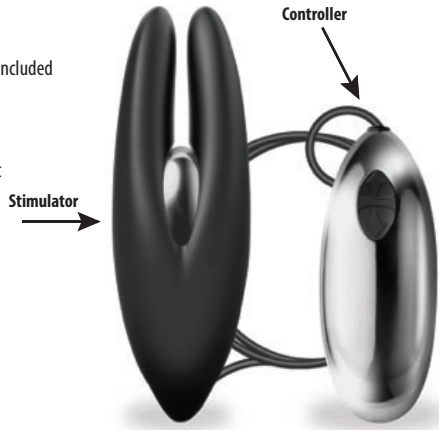

# Sublime Instructions

SKU 3443

Simple, straight forward pleasure awaits with this dual-pronged love toy that is ready to cuddle and caress your body. Resting on either side of your clitoris or nipple, you'll feel the rush of 10 body shaking speeds and functions radiating from each pleasure prong. When surrounded with focused vibrations you'll experience double the sensual enjoyment. Peachy soft, body safe silicone makes your self-love and romantic interludes even more satisfying. Gorgeous to have and to hold, the sophisticated black and copper accents make this vibe as pretty as it is **SUBLIME!** The attached controller can be handed to your lover for teasing and pleasing in between the sheets or in the shower!

- Length stimulator: 4.75 inches
- Diameter stimulator: 1.75 inches
- Length controller: 4.5 inches
- Diameter stimulator: 1.50 inches
- Rechargeable – Magnetic USB Cable included
- 100% Waterproof Clitoral stimulator
- Splash proof hand-held control
- Silky smooth silicone with ABS Plastic controller and detail
- Not for use with silicone lubricants
- Phthalate free
- Complete charge: 3.0 hours
- Run time up to: 3.0 hours

## Operating

**On/Off:** Press and hold either arrow for 3 seconds to turn ON or off.

**Functions:** Tap  $\wedge$  for each progression of the 10 functions. To decrease tap the  $\vee$  button.