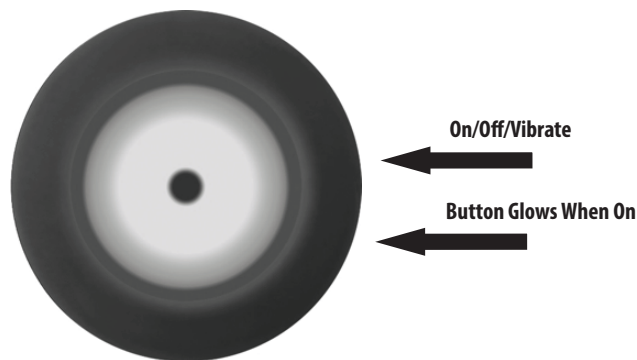

Operating

ON/OFF: Tap the On/Off button to start and initiate the 1st speed, press for 3 seconds to stop. The button will glow when On. Continue to tap the button to adjust speed and tempo of the toy.

Vibration and Pulsation: Tap the On/Off for the 6 additional settings of vibration. Each press will cycle to the next vibration level of intensity.