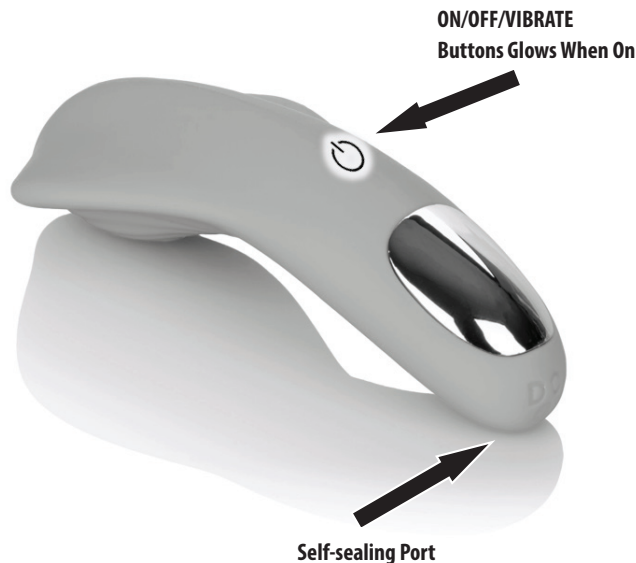

On The Flip Side Operating Instructions

ATHENA'S
HOME NOVELTIES

SKU 3429

The sensually contoured palm sized massager allows you to explore pleasure on all sides! The underside has a raised, bullseye textured pleasure bump to hit the spot! Flip it over for a silky smooth spine that can stroke any erogenous zone. The rounded tip can be used for pinpoint tantalization. Flip it on its side for yet another sensational sensation! 10 indulgent vibrations, pulsations and escalations and a silky, silicone surface make for flippin' fantastic foreplay! Small enough to slip into your purse or panties for knee-shaking pleasure wherever you go.

Operating

ON/OFF/Vibrate: Press the power button for 3 seconds to disengage the security lock, turn ON and initiate the first speed. Press for 3 seconds for OFF and to engage the security lock. The button will glow when ON. Memory Chip will resume last function used.

Vibration and Pulsation: Tap the top button to adjust speed and cycle through the other 9 functions.

Charging

Charging

Charge fully prior to first use. Connect the USB cable to the USB port of your computer or other power source and connect the other end to the toys charging port.