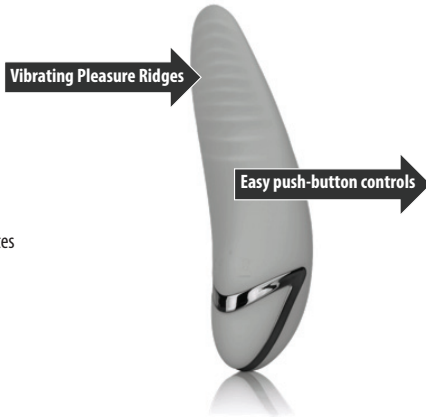

Mimosa Operating Instructions

ATHENA'S
HOME NOVELTIES

SKU 3428

Indulge in sweet, sensuous waves of pleasure as the Mimosa flickers against your most sensual spots. This vibrant orange mini massager gives you full control over the 10 super-charged functions including a Power Boost. The plush silicone and flexible flickering tip boast rows of ridges to pop the cork of pleasure. Get your juices flowing in the morning or wind down after a long day with a Mimosa in the tub! It's waterproof. USB charging cable included.

Features :

- USB Rechargeable (cord included) with self-sealing charging port.
- Silicone with ABS Plastic metallic detail
- Not for use with silicone lubricants
- Power boost for maximum vibration
- Memory chip resumes on last function used
- Security travel lock
- Phthalate free
- Waterproof
- Whisper quiet

Length: 3.25 inches
Width: 1.5 inches

Charge time: 2.5 hours
Run time high speeds: 40 minutes
Run time low speeds: 1.5 hours

Operating

Security Lock: Press the power button (top) for 3 seconds to disengage the security lock. Press for 3 seconds for OFF and to engage the security lock. The button will glow when ON. Memory Chip will resume last function used.

Vibration and Pulsation: Tap the (middle) button to turn on and cycle through the other 9 functions. Hold button down for 3 seconds to turn off functions.

Power Boost: Tap the (bottom) button to initiate the power boost. Tap to turn off.