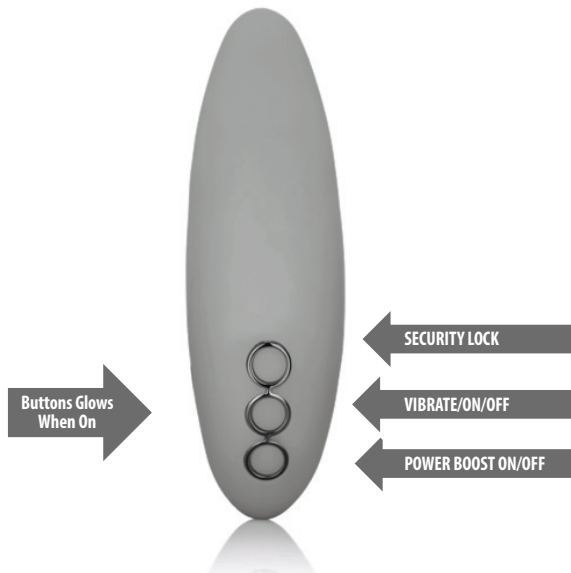

Mimosa Operating Instructions

ATHENA'S
HOME NOVELTIES

SKU 3428

Indulge in sweet, sensuous waves of pleasure as the Mimosa flickers against your most sensual spots. This vibrant orange mini massager gives you full control over the 10 super-charged functions including a Power Boost. The plush silicone and flexible flickering tip boast rows of ridges to pop the cork of pleasure. Get your juices flowing in the morning or wind down after a long day with a Mimosa in the tub! It's waterproof. USB charging cable included.

Features :

- USB Rechargeable (cord included) with self-sealing charging port.
- Silicone with ABS Plastic metallic detail
- Not for use with silicone lubricants
- Power boost for maximum vibration
- Memory chip resumes on last function used
- Security travel lock
- Phthalate free
- Waterproof
- Whisper quiet

Length: 3.25 inches
Width: 1.5 inches

Charge time: 2.5 hours
Run time high speeds: 40 minutes
Run time low speeds: 1.5 hours

Operating

Security Lock: Press the power button (top) for 3 seconds to disengage the security lock. Press for 3 seconds for OFF and to engage the security lock. The button will glow when ON. Memory Chip will resume last function used.

Vibration and Pulsation: Tap the (middle) button to turn on and cycle through the other 9 functions. Hold button down for 3 seconds to turn off functions.

Power Boost: Tap the (bottom) button to initiate the power boost. Tap to turn off.