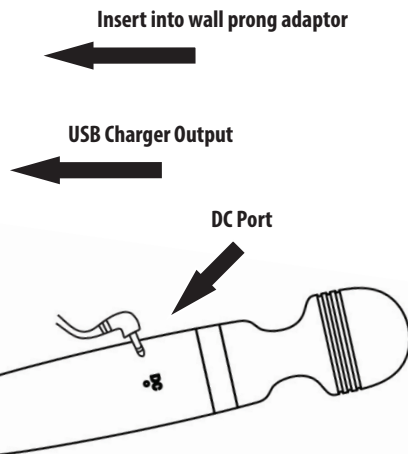

Masseuse Operating Instructions

SKU 3418

Having your own personal Masseuse will reduce stress levels and bring you more pleasure! This ultra-powerful cordless massager is simple, ergonomic and easy to operate. The rounded soft-touch head is coated with silky smooth silicone and mounted on a bendable neck. A premium motor provides 28 functions of exceptional power to relieve your aching muscles and tension. This deeply satisfying wand can be used for all over body massage in and out of water. Storage pouch included. Phthalate free.

Features :

- Rechargeable - charge conveniently with the USB cable or with prong wall adaptor, both are included
- Charge: 1 hour
- Run time low: about 5 hours
- Run time high: about 3 hours
- 20 waves of pulsation
- 8 speeds of vibration
- Length: 12"
- Head width: 2.5"
- Shuts off automatically after 5 minutes of no use
- Silicone with ABS plastic detail
- Phthalate free
- Not for use with silicone lubricants
- Waterproof

Cleaning

Always clean product before using and clean again after every use. For best results we recommend using Athena's (anti-microbial) Mighty Tidy Toy Cleaner (SKU MTT-1235 4 oz. or SKU MTT-2762 8 oz.)

Lubrication

Be sure to use ample lubrication with your massager for maximum comfort and enjoyment. For great results try Athena's Perfectly Pure Intimate Moisturizer SKU 5701, Skinny Dip Massage Lotion SKU 5008 or any of our luxury massage oils or lotions. Not for use with silicone lubricants or lotions.

To ensure that you always enjoy a pleasurable experience with your adult novelty items, follow the care instructions listed below:

Do not store products near extreme cold or heat.

Store in a cool, dry location.

Store products separately as different materials may react with each other.