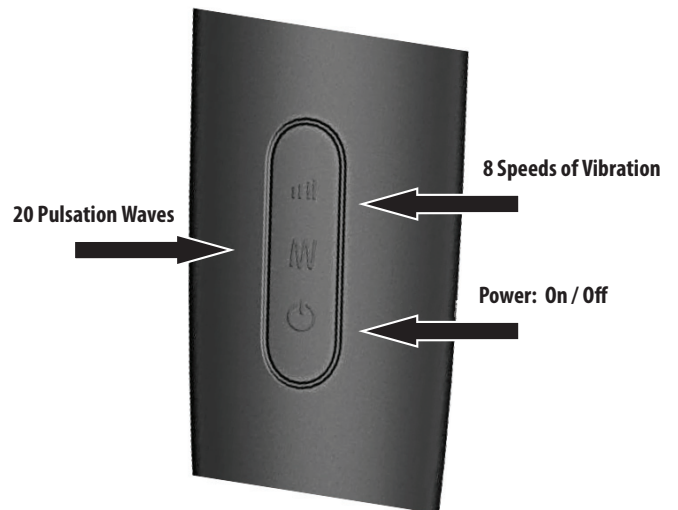

- Charge: 1 hour
- Run time low: about 5 hours
- Run time high: about 3 hours

Control Panel

Operating:

Turn On by tapping the power button. The light will turn on. Turn Off by tapping the power button.

Tap the middle button to circulate through the 20 pulsation waves.