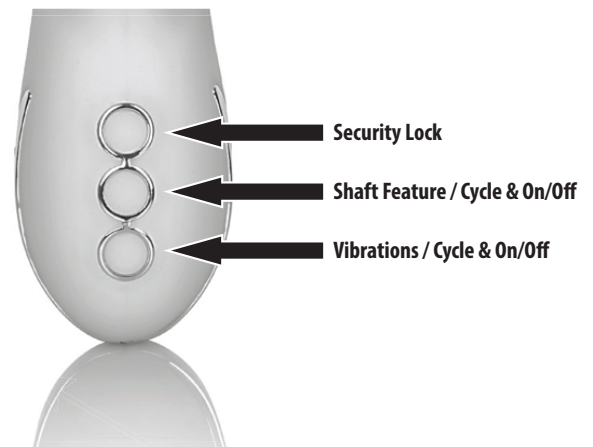

Charging

Charge upon opening. Insert input plug at the back toward the base and connect the USB output plug to the USB port of your computer or other power source and the other end to the toy's input.

LED light will flash while charging and glow solid when fully charged. Fully charge product before use. Battery life depends on frequency and speed of use. We recommend fully charging your product once every 6 months.

Complete charge time: 2.5 hours

Run time on high: .70 hour

Run time on low: 2.5 hours

Control Panel

Operating:

1. This item comes with a security lock feature. To unlock product, press and hold the top button for 3 seconds.
2. To activate special shaft feature, press the middle button. Tap the button until desired function is reached.
3. To turn off special shaft feature at any time, press and hold the middle button for 3 seconds.
4. To activate vibrating functions in the stimulator, press the bottom button once. Tap the button until desired function is reached.
5. To turn off vibrations in the stimulator at any time, press and hold the bottom button for 3 seconds.
6. To turn off all special shaft features and vibrations in the stimulator at any time, press the top button once.
7. To relock product, repeat step 1. Ensure product is locked after each use to conserve battery life.